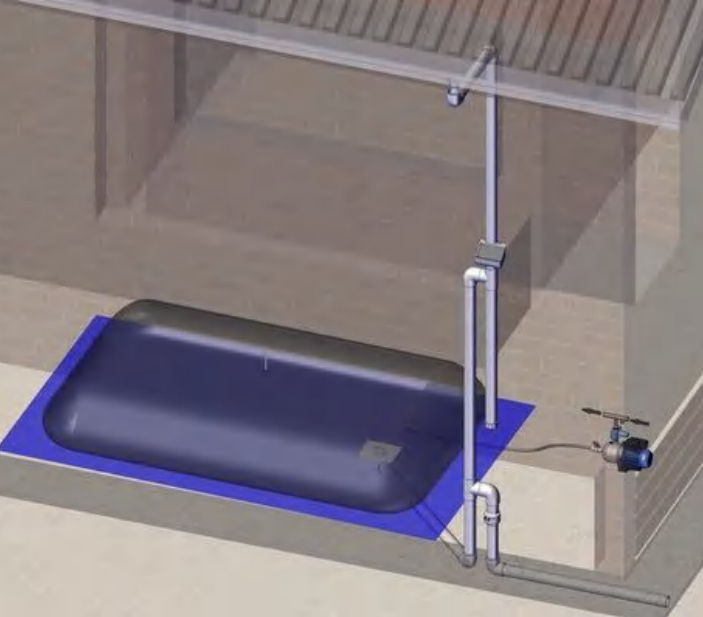

EASY TO USE

unfold, fill, done

CUSTOM AVAILABLE

size ranges from 25gal to 250,000gal,
various standard sizes, and custom available.
Including the fabric, size, fittings, support,
accessories.

FIREFIGHTING WATER TANK

Fire Water Tank uses for firefighting water
Storage and Transfer, emergency water tank
for industrial, residential, agriculture.
We have 3 types optional.

Onion Tank:
Easy to transport, no install,
self-supporting, top open.

HOW FRACKING TANK WORKS?

- using frac tank to hold water(proppant).
- connecting the tank by pipe with pump.
- pumping water(proppant) at high pressure down to the wellbore.
- the water(proppant) pushes open the formation and keeps open.

FUEL TANK

Flexible Fuel Bladder(Pillow Tank) designs for short or long term fuel storage and transportation; widely uses in storage of Diesel, Petrol, Jet Fuels(includes JP-8, Crude Oil, Biofuel, and other compatible liquid fuel).